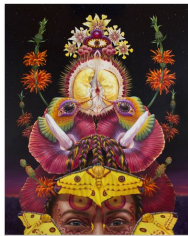

ANNA ZORINA GALLERY

532 W 24 ST NYC NY 10011 TEL 212 243 2100

ALONSA GUEVARA *APPARITIONS* FEBRUARY 18 - MARCH 27, 2021

ALONSA GUEVARA
Self Portrait Facing the Moon, 2020
oil on canvas
36 x 36 in (91.4 x 91.4 cm)
AZ#1697

ALONSA GUEVARA
Nectar Crown, 2019
oil on canvas
60 x 48 in (152.4 x 121.9 cm)
AZ#1530

ALONSA GUEVARA
Call of the Fig, 2020
oil on wood panel
20 x 20 in (50.8 x 50.8 cm)
AZ#1897

ALONSA GUEVARA
Call of the Ginger Flowers, 2020
oil on wood panel
20 x 20 in (50.8 x 50.8 cm)
AZ#1773

ALONSA GUEVARA
Call of the Fireflies, 2020
oil on wood panel
24 x 24 in (61 x 61 cm)
AZ#1772

ALONSA GUEVARA
Call of the Cashew, 2020
oil on wood panel
16 x 16 in (40.6 x 40.6 cm)
AZ#1911

ALONSA GUEVARA
Call of the Pomegranate, 2020
oil on canvas
36 x 36 in (91.4 x 91.4 cm)
AZ#1770