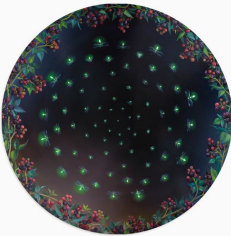

ANNA ZORINA GALLERY

532 W 24 ST NYC NY 10011 TEL 212 243 2100

ALONSA GUEVARA *APPARITIONS* FEBRUARY 18 - MARCH 27, 2021

ALONSA GUEVARA
Self Portrait Facing the Moon, 2020
oil on canvas
36 x 36 in (91.4 x 91.4 cm)
AZ#1697

ALONSA GUEVARA
Nectar Crown, 2019
oil on canvas
60 x 48 in (152.4 x 121.9 cm)
AZ#1530

ALONSA GUEVARA
Call of the Fig, 2020
oil on wood panel
20 x 20 in (50.8 x 50.8 cm)
AZ#1897

ALONSA GUEVARA
Call of the Ginger Flowers, 2020
oil on wood panel
20 x 20 in (50.8 x 50.8 cm)
AZ#1773

ALONSA GUEVARA
Call of the Passion Flower, 2021
oil on canvas
60 x 60 in (152.4 x 152.4 cm)
AZ#1914

ANNA ZORINA GALLERY

532 W 24 ST NYC NY 10011 TEL 212 243 2100

ALONSA GUEVARA
Call of the Watermelon, 2021
oil on canvas
48 x 48 in (121.9 x 121.9 cm)
AZ#1913

ALONSA GUEVARA
Call of the Fireflies, 2020
oil on wood panel
24 x 24 in (61 x 61 cm)
AZ#1772

ALONSA GUEVARA
Call of the Cashew, 2020
oil on wood panel
16 x 16 in (40.6 x 40.6 cm)
AZ#1911

ALONSA GUEVARA
Call of the Pomegranate, 2020
oil on canvas
36 x 36 in (91.4 x 91.4 cm)
AZ#1770