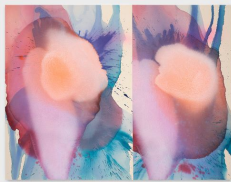

ANNA ZORINA GALLERY
532 W 24 ST NYC NY 10011 TEL 212 243 2100

HEATHER DAY

Convergence

curated by Ché Morales

June 24 - August 27, 2021

HEATHER DAY
Neon Hum, 2021
mixed media on stitched canvas
48 x 36 in (121.9 x 91.4 cm)
AZ#2030

HEATHER DAY
Mirror, 2021
mixed media on stitched canvas
56 x 48 in (142.2 x 121.9 cm)
AZ#2025

HEATHER DAY
Glow, 2021
mixed media on stitched canvas
48 x 56 in (121.9 x 142.2 cm)
AZ#2027

HEATHER DAY
Convergence, 2021
mixed media on stitched canvas
56 x 72 in (142.2 x 182.9 cm)
AZ#2023