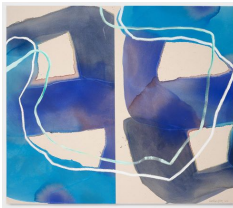

ANNA ZORINA GALLERY
532 W 24 ST NYC NY 10011 TEL 212 243 2100

HEATHER DAY

Convergence

curated by Ché Morales

June 24 - August 27, 2021

HEATHER DAY
Neon Hum, 2021
mixed media on stitched canvas
48 x 36 in (121.9 x 91.4 cm)
AZ#2030

HEATHER DAY
Mirror, 2021
mixed media on stitched canvas
56 x 48 in (142.2 x 121.9 cm)
AZ#2025

HEATHER DAY
Glow, 2021
mixed media on stitched canvas
48 x 56 in (121.9 x 142.2 cm)
AZ#2027

HEATHER DAY
Convergence, 2021
mixed media on stitched canvas
56 x 72 in (142.2 x 182.9 cm)
AZ#2023

HEATHER DAY
Skip, 2021
mixed media on stitched canvas
48 x 56 in (121.9 x 142.2 cm)
AZ#2026

ANNA ZORINA GALLERY

532 W 24 ST NYC NY 10011 TEL 212 243 2100

HEATHER DAY
Safe Water, 2021
mixed media on stitched canvas
50 x 58 in (127 x 147.3 cm)
AZ#2024

HEATHER DAY
Sing the Mark, 2021
mixed media on stitched canvas
56 x 72 in (142.2 x 182.9 cm)
AZ#2022

HEATHER DAY
Half Twain, 2021
mixed media on stitched canvas
48 x 36 in (121.9 x 91.4 cm)
AZ#2029

HEATHER DAY
Sounding Board, 2021
mixed media on stitched canvas
48 x 56 in (121.9 x 142.2 cm)
AZ#2028