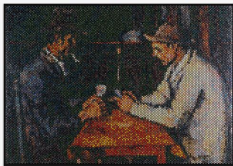

BRADLEY HART

this place, this time

November 4 - December 22, 2021

BRADLEY HART
The Scream (Impression), 2021
acrylic on wood
61 x 47.375 in (154.9 x 120.3 cm)
AZ#2155

BRADLEY HART
Mao (Impression), 2021
acrylic on wood
59.125 x 47.125 in (150.2 x 119.7 cm)
AZ#2157

BRADLEY HART
Mao (Injection), 2021
acrylic, bubble wrap on wood
60.125 x 48.125 in (152.7 x 122.2 cm)
AZ#2156

BRADLEY HART
Reclining Nude (Impression), 2021
acrylic on wood
43.875 x 70.5 in (111.4 x 179.1 cm)
AZ#2153