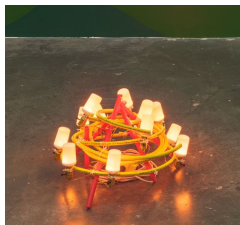

acrylic, gouache, flashe on board

15.75 x 19.75 in (40 x 50.2 cm)

AZ#2487

AZIKIWE MOHAMMED

Boston Dynamics Test #6, 2022

acrylic, gouache, flashe on board

36.5 x 48 in (92.7 x 121.9 cm)

AZ#2483

ANNA ZORINA GALLERY

NEW YORK CITY | LOS ANGELES TEL +1212 243 2100

AZIKIWE MOHAMMED
Welcoming New Forevers #5, 2022
acrylic, gouache, flashe on board
20 x 15 in (50.8 x 38.1 cm)
AZ#2492

AZIKIWE MOHAMMED
DeAndra, 2021
acrylic on board
46 x 25 x 27 in (116.8 x 63.5 x 68.6 cm)
AZ#2504

AZIKIWE MOHAMMED
Leroy's Backyard, 2022
LED light, metal fixtures and various plastics
20 x 24 x 24 in (50.8 x 61 x 61 cm)
AZ#2505

AZIKIWE MOHAMMED
Leroy's Breakfast #2, 5:16 AM, Looking Up, 2022
acrylic, gouache on board
13 x 15 in (33 x 38.1 cm)
AZ#2260