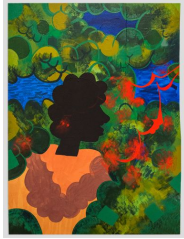

ANNA ZORINA GALLERY

NEW YORK CITY | LOS ANGELES TEL +1212 243 2100

AZIKIWE MOHAMMED

Forever Is Twice As Long From The Ground

July 7 - August 19, 2022

AZIKIWE MOHAMMED

Leroy's Swimming Hole #3, Chicken Bone Beach, 2022

acrylic, gouache, flashe on board

59.75 x 96 in (151.8 x 243.8 cm)

AZ#2497

AZIKIWE MOHAMMED

Boston Dynamics Test #5, Hudson, New York, 2022

acrylic, gouache, flashe on board

48 x 37.5 in (121.9 x 95.3 cm)

AZ#2484

AZIKIWE MOHAMMED

Boston Dynamics Test #3, 2022

acrylic, gouache, flashe on board

22 x 17.5 in (55.9 x 44.5 cm)

AZ#2268

AZIKIWE MOHAMMED

Leroy's Retirement Lunch at Break Table Behind Stew Leonard's #4, 2022