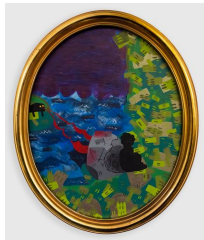

ANNA ZORINA GALLERY

NEW YORK CITY | LOS ANGELES TEL +1212 243 2100

AZIKIWE MOHAMMED

Forever Is Twice As Long From The Ground

July 7 - August 19, 2022

AZIKIWE MOHAMMED

Leroy's Swimming Hole #3, Chicken Bone Beach, 2022

acrylic, gouache, flashe on board

59.75 x 96 in (151.8 x 243.8 cm)

AZ#2497

AZIKIWE MOHAMMED

Boston Dynamics Test #5, Hudson, New York, 2022

acrylic, gouache, flashe on board

48 x 37.5 in (121.9 x 95.3 cm)

AZ#2484

AZIKIWE MOHAMMED

Boston Dynamics Test #3, 2022

acrylic, gouache, flashe on board

22 x 17.5 in (55.9 x 44.5 cm)

AZ#2268

AZIKIWE MOHAMMED

Leroy's Retirement Lunch at Break Table Behind Stew Leonard's #4, 2022

acrylic, gouache, flashe on board

15.75 x 19.75 in (40 x 50.2 cm)

AZ#2487

AZIKIWE MOHAMMED

Boston Dynamics Test #6, 2022

acrylic, gouache, flashe on board

36.5 x 48 in (92.7 x 121.9 cm)

AZ#2483