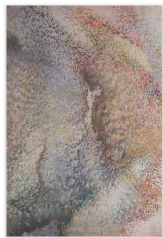

ALINA BLIUMIS
Bruise Series, #13, 2020
watercolor on linen
44 x 30 in (111.8 x 76.2 cm)
AZ#2362