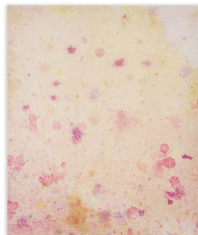

ALINA BLIUMIS
Bruise Series, #85%, 2021
watercolor on linen
50 x 41 in (127 x 104.1 cm)
AZ#2354