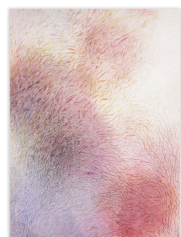

ANNA ZORINA GALLERY

ALINA BLIUMIS
Bruise Series, #264 Million, 2020
watercolor on linen
40 x 30 in (101.6 x 76.2 cm)
AZ#2359