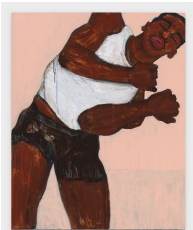

ALVIN ARMSTRONG
Come My Way, 2022
acrylic on canvas
60 x 48 in (152.4 x 121.9 cm)
AZ#2587