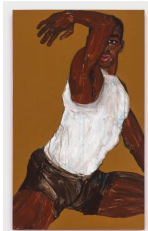

ALVIN ARMSTRONG
It Goes to Show, 2022
acrylic on canvas
60 x 36 in (152.4 x 91.4 cm)
AZ#2582