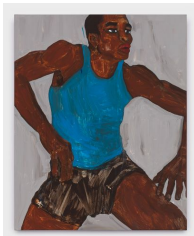

ANNA ZORINA GALLERY

NEW YORK CITY | LOS ANGELES TEL +1212 243 2100

ALVIN ARMSTRONG

It Goes to Show

October 20 - November 26, 2022

ALVIN ARMSTRONG
Back Beat, 2022
acrylic on canvas
72 x 48 in (182.9 x 121.9 cm)
AZ#2591

ALVIN ARMSTRONG
No Particular Place, 2022
acrylic on canvas
60 x 36 in (152.4 x 91.4 cm)
AZ#2580

ALVIN ARMSTRONG
Lay Away, 2022
acrylic on canvas
60 x 48 in (152.4 x 121.9 cm)
AZ#2588

ALVIN ARMSTRONG
Just Like This, 2022
acrylic on canvas
60 x 84 in (152.4 x 213.4 cm)
AZ#2584