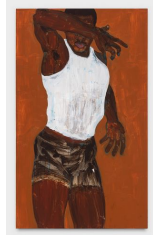

ANNA ZORINA GALLERY

NEW YORK CITY | LOS ANGELES TEL +1212 243 2100

ALVIN ARMSTRONG

It Goes to Show

October 20 - November 26, 2022

ALVIN ARMSTRONG
Back Beat, 2022
acrylic on canvas
72 x 48 in (182.9 x 121.9 cm)
AZ#2591