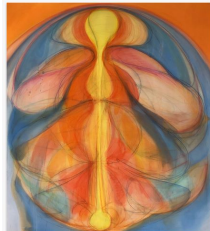

JULIEN SAUDUBRAY
Growing #6, 2022
oil on canvas
78.7 x 110.2 in (200 x 280 cm)
AZ#2641

JULIEN SAUDUBRAY
Study #15, 2022
oil, pastel on canvas
23.6 x 19.7 in (60 x 50 cm)
AZ#2635

JULIEN SAUDUBRAY
Study #16, 2022
oil, pastel on canvas
35.4 x 31.5 in (90 x 80 cm)
AZ#2636

JULIEN SAUDUBRAY
Study #17, 2022
oil, pastel on canvas
31.5 x 35.4 in (80 x 90 cm)
AZ#2637

ANNA ZORINA GALLERY

NEW YORK CITY | LOS ANGELES TEL +1212 243 2100

JULIEN SAUDUBRAY
Study #18, 2022
oil, pastel on canvas
31.5 x 35.4 in (80 x 90 cm)
AZ#2638

JULIEN SAUDUBRAY
Growing #2, 2022
oil on canvas
78.7 x 70.9 in (200 x 180 cm)
AZ#2644

JULIEN SAUDUBRAY
Growing #5, 2022
oil on canvas
78.7 x 70.9 in (200 x 180 cm)
AZ#2642

JULIEN SAUDUBRAY
Watching #64, 2022
oil, pastel on canvas
78.7 x 63 in (200 x 160 cm)
AZ#2640