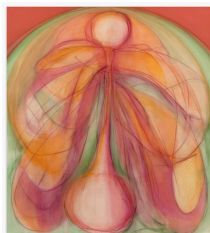

JULIEN SAUDUBRAY
Study #17, 2022
oil, pastel on canvas
31.5 x 35.4 in (80 x 90 cm)
AZ#2637

ANNA ZORINA GALLERY

NEW YORK CITY | LOS ANGELES TEL +1212 243 2100

JULIEN SAUDUBRAY
Study #18, 2022
oil, pastel on canvas
31.5 x 35.4 in (80 x 90 cm)
AZ#2638

JULIEN SAUDUBRAY
Growing #2, 2022
oil on canvas
78.7 x 70.9 in (200 x 180 cm)
AZ#2644

JULIEN SAUDUBRAY
Growing #5, 2022
oil on canvas
78.7 x 70.9 in (200 x 180 cm)
AZ#2642

JULIEN SAUDUBRAY
Watching #64, 2022
oil, pastel on canvas
78.7 x 63 in (200 x 160 cm)
AZ#2640