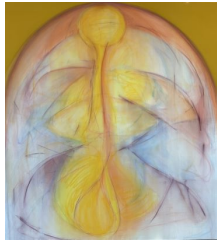

ANNA ZORINA GALLERY

NEW YORK CITY | LOS ANGELES TEL +1212 243 2100

Julien Saudubray

Voir Double

December 10, 2022 - February 4, 2023

JULIEN SAUDUBRAY
Growing #3, 2022
oil on canvas
78.7 x 70.9 in (200 x 180 cm)
AZ#2646