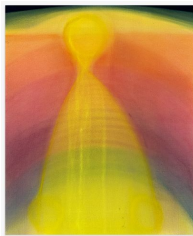

JULIEN SAUDUBRAY
Study #15, 2022
oil, pastel on canvas
23.6 x 19.7 in (60 x 50 cm)
AZ#2635