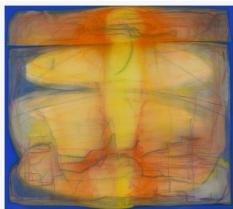

ANNA ZORINA GALLERY

NEW YORK CITY | LOS ANGELES TEL +1212 243 2100

Julien Saudubray

Voir Double

December 10, 2022 - February 4, 2023

JULIEN SAUDUBRAY
Growing #3, 2022
oil on canvas
78.7 x 70.9 in (200 x 180 cm)
AZ#2646

JULIEN SAUDUBRAY
Growing #6, 2022
oil on canvas
78.7 x 110.2 in (200 x 280 cm)
AZ#2641

JULIEN SAUDUBRAY
Study #15, 2022
oil, pastel on canvas
23.6 x 19.7 in (60 x 50 cm)
AZ#2635

JULIEN SAUDUBRAY
Study #16, 2022
oil, pastel on canvas
35.4 x 31.5 in (90 x 80 cm)
AZ#2636