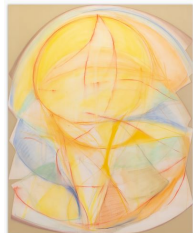

JULIEN SAUDUBRAY
Growing #6, 2022
oil on canvas
78.7 x 110.2 in (200 x 280 cm)
AZ#2641

JULIEN SAUDUBRAY
Study #15, 2022
oil, pastel on canvas
23.6 x 19.7 in (60 x 50 cm)
AZ#2635

JULIEN SAUDUBRAY
Study #16, 2022
oil, pastel on canvas
35.4 x 31.5 in (90 x 80 cm)
AZ#2636

JULIEN SAUDUBRAY
Study #17, 2022
oil, pastel on canvas
31.5 x 35.4 in (80 x 90 cm)
AZ#2637

ANNA ZORINA GALLERY

NEW YORK CITY | LOS ANGELES TEL +1212 243 2100

JULIEN SAUDUBRAY
Study #18, 2022
oil, pastel on canvas
31.5 x 35.4 in (80 x 90 cm)
AZ#2638

JULIEN SAUDUBRAY
Growing #2, 2022
oil on canvas
78.7 x 70.9 in (200 x 180 cm)
AZ#2644

JULIEN SAUDUBRAY
Growing #5, 2022
oil on canvas
78.7 x 70.9 in (200 x 180 cm)
AZ#2642

JULIEN SAUDUBRAY
Watching #64, 2022
oil, pastel on canvas
78.7 x 63 in (200 x 160 cm)
AZ#2640