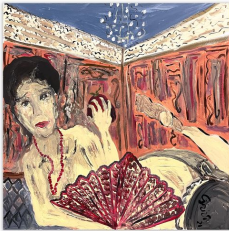

VERA GIRIVI
Untitled, 2021
acrylic on canvas
23.5 x 23.5 in (59.7 x 59.7 cm)
AZ#2658
Framed

VERA GIRIVI
Untitled, 2021
acrylic on canvas
27.5 x 27.5 in (69.9 x 69.9 cm)
AZ#2633
Framed