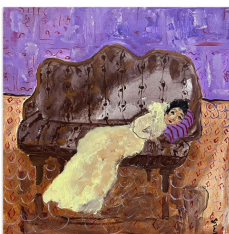

VERA GIRIVI
Untitled, 2022
acrylic on canvas
23.5 x 23.5 in (59.7 x 59.7 cm)
AZ#2655
Framed