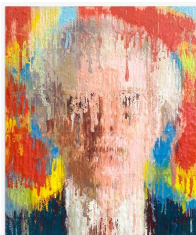

BRADLEY HART
Warhol (Impression), 2022
acrylic on wood
56.5 x 47.25 in (143.5 x 120 cm)
AZ#2745