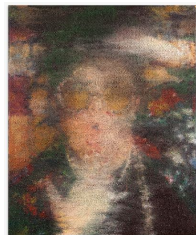

BRADLEY HART
Ashley Longshore (Artifact), 2022
acrylic, bubble wrap on wood
67.5 x 55.5 in (171.5 x 141 cm)
AZ#2748