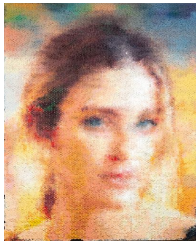

ANNA ZORINA GALLERY

NEW YORK CITY | LOS ANGELES TEL +1212 243 2100

BRADLEY HART

Evolution

April 20, 2023 - May 6, 2023

BRADLEY HART
Kusama (Impression), 2023
acrylic on wood
57.5 x 47.25 in (146.1 x 120 cm)
AZ#2838

BRADLEY HART
Brooke (Artifact), 2022
acrylic, bubble wrap on wood
59 x 48 in (149.9 x 121.9 cm)
AZ#2746

BRADLEY HART
Brooke (Post-Impression), 2022
acrylic on canvas
61 x 49.5 in (154.9 x 125.7 cm)
AZ#2815

BRADLEY HART
Kusama (Artifact), 2023
acrylic, bubble wrap on wood
58.5 x 48.5 in (148.6 x 123.2 cm)
AZ#2837

BRADLEY HART
Self-Portrait (Artifact), 2022
acrylic, bubble wrap on wood
62.5 x 48 in (158.8 x 121.9 cm)
AZ#2379