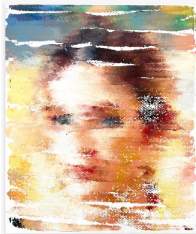

ANNA ZORINA GALLERY

NEW YORK CITY | LOS ANGELES TEL +1212 243 2100

BRADLEY HART

Evolution

April 20, 2023 - May 6, 2023

BRADLEY HART
Kusama (Impression), 2023
acrylic on wood
57.5 x 47.25 in (146.1 x 120 cm)
AZ#2838

BRADLEY HART
Brooke (Artifact), 2022
acrylic, bubble wrap on wood
59 x 48 in (149.9 x 121.9 cm)
AZ#2746

BRADLEY HART
Brooke (Post-Impression), 2022
acrylic on canvas
61 x 49.5 in (154.9 x 125.7 cm)
AZ#2815

BRADLEY HART
Kusama (Artifact), 2023
acrylic, bubble wrap on wood
58.5 x 48.5 in (148.6 x 123.2 cm)
AZ#2837

BRADLEY HART
Self-Portrait (Artifact), 2022
acrylic, bubble wrap on wood
62.5 x 48 in (158.8 x 121.9 cm)
AZ#2379