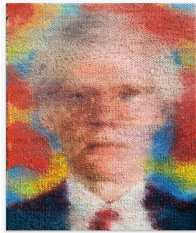

BRADLEY HART
Warhol (Artifact), 2022
acrylic, bubble wrap on wood
57.5 x 48.25 in (146.1 x 122.6 cm)
AZ#2744