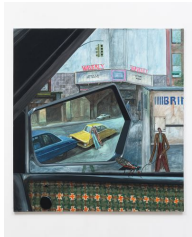

CHARLIE ROBERTS
Stake Out, 2023
acrylic on linen
59.1 x 55.1 in (150 x 140 cm)
AZ#2888