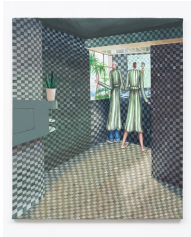

# ANNA ZORINA GALLERY

NEW YORK CITY | LOS ANGELES TEL +1212 243 2100

CHARLIE ROBERTS  
*Riverside Park Stroll, 2023*  
acrylic on linen  
59.1 x 55.1 in (150 x 140 cm)  
AZ#2887

CHARLIE ROBERTS  
*Cobble Hill Designer, 2022*  
acrylic on linen  
47.2 x 47.2 in (120 x 120 cm)  
AZ#2882