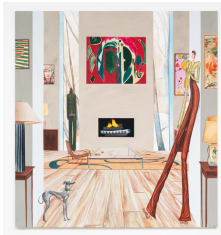

CHARLIE ROBERTS  
*Young Aesthete, 2023*  
acrylic on linen  
63 x 59.1 in (160 x 150 cm)  
AZ#2880

CHARLIE ROBERTS  
*The Easel Painter (Rodney Graham), 2023*  
acrylic on linen  
59.1 x 55.1 in (150 x 140 cm)  
AZ#2885

CHARLIE ROBERTS  
*Pasadena Brunch, 2023*  
acrylic on linen  
63 x 59.1 in (160 x 150 cm)  
AZ#2833

# ANNA ZORINA GALLERY

NEW YORK CITY | LOS ANGELES TEL +1212 243 2100

CHARLIE ROBERTS  
*Weekend Work*, 2023  
acrylic on linen  
63 x 59.1 in (160 x 150 cm)  
AZ#2886

CHARLIE ROBERTS  
*The Castle on Sunset*, 2023  
acrylic on linen  
63 x 59.1 in (160 x 150 cm)  
AZ#2889

CHARLIE ROBERTS  
*Office in Greenpoint*, 2023  
acrylic on linen  
63 x 59.1 in (160 x 150 cm)  
AZ#2879

CHARLIE ROBERTS  
*Sojourn in the Desert*, 2023  
acrylic on linen  
86.6 x 118.1 in (220 x 300 cm)  
AZ#2883