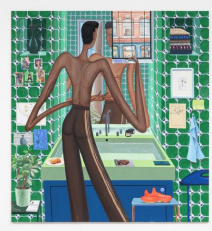

CHARLIE ROBERTS
Young Aesthete, 2023
acrylic on linen
63 x 59.1 in (160 x 150 cm)
AZ#2880

CHARLIE ROBERTS
L'avenir du Basket, 2023
acrylic on linen
63 x 59.1 in (160 x 150 cm)
AZ#2722