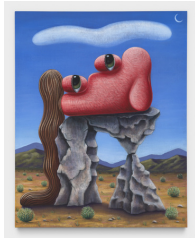

ROBERT POKORNY
Chaise, 2024
acrylic on linen
30 x 24 in (76.2 x 61 cm)
AZ#3201