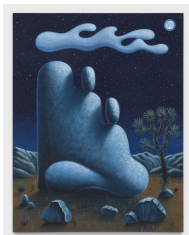

ROBERT POKORNY
Awakening, 2024
acrylic on linen
36 x 28 in (91.4 x 71.1 cm)
AZ#3213