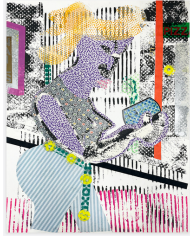

DEBORAH DRUICK
Woman Distracted, 2016
ink, printed papers on paper
30 x 22 in (76.2 x 55.9 cm)
33 x 25 in (83.8 x 63.5 cm) Framed
AZ#3263
Framed