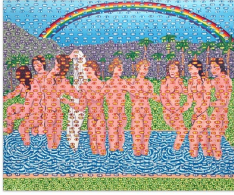

ANNA ZORINA GALLERY

532 W 24 ST NYC NY 10011 TEL 212 243 2100

TOM SCHNEIDER
Somewhere in Palm Springs, 2024
acrylic on canvas
54 x 66 in (137.2 x 167.6 cm)
AZ#3253