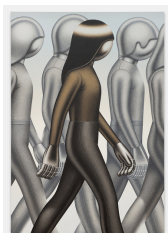

ANNA ZORINA GALLERY

532 W 24 ST NYC NY 10011 TEL 212 243 2100

NIGEL HOWLETT
Pursuit of Truth, 2026
oil on linen
109.3 x 74.8 in (277.5 x 190 cm)
AZ#3546