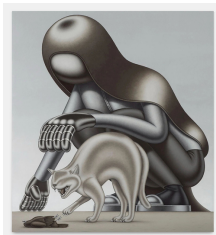

NIGEL HOWLETT
Seat of Subtlety, 2026
graphite on paper
11 x 8.3 in (27.9 x 21.1 cm)
14.5 x 13.375 in (36.8 x 34 cm) Framed
AZ#3557

NIGEL HOWLETT
Solitude in the Crowd, 2026
oil on linen
47.2 x 39.4 in (120 x 100 cm)
AZ#3548

NIGEL HOWLETT
Oppositorium, 2025
oil on linen
65.6 x 70.1 in (166.5 x 178 cm)
AZ#3553

ANNA ZORINA GALLERY

532 W 24 ST NYC NY 10011 TEL 212 243 2100

NIGEL HOWLETT

Echo, 2026

graphite on paper

22.2 x 17.5 in (56.4 x 44.5 cm)

25.75 x 21 in (65.4 x 53.3 cm) Framed

AZ#3556

NIGEL HOWLETT

Neither Revealed nor Hidden, 2023

oil on linen

63 x 69.3 in (160 x 176 cm)

AZ#3554