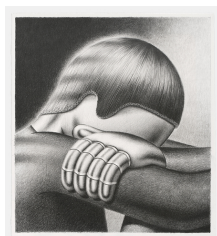

ANNA ZORINA GALLERY

532 W 24 ST NYC NY 10011 TEL 212 243 2100

NIGEL HOWLETT
Pursuit of Truth, 2026
oil on linen
109.3 x 74.8 in (277.5 x 190 cm)
AZ#3546

NIGEL HOWLETT
Road of Intent, 2026
oil on linen
52.2 x 86.8 in (132.5 x 220.5 cm)
AZ#3550

NIGEL HOWLETT
Seat of Subtlety, 2026
graphite on paper
11 x 8.3 in (27.9 x 21.1 cm)
14.5 x 13.375 in (36.8 x 34 cm) Framed
AZ#3557

NIGEL HOWLETT
Solitude in the Crowd, 2026
oil on linen
47.2 x 39.4 in (120 x 100 cm)
AZ#3548