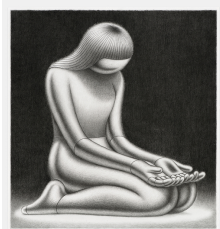

NIGEL HOWLETT
Twin, 2025
oil on linen
25.2 x 31.5 in (64 x 80 cm)
AZ#3549

NIGEL HOWLETT
Voice of Quiet, 2026
charcoal, graphite on paper
17 x 16 in (43.2 x 40.6 cm)
20.5 x 19.5 in (52.1 x 49.5 cm) Framed
AZ#3555