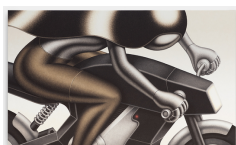

NIGEL HOWLETT
Road of Intent, 2026
oil on linen
52.2 x 86.8 in (132.5 x 220.5 cm)
AZ#3550