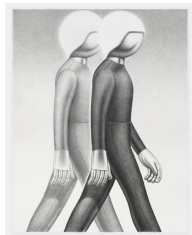

ANNA ZORINA GALLERY

532 W 24 ST NYC NY 10011 TEL 212 243 2100

NIGEL HOWLETT

Echo, 2026

graphite on paper

22.2 x 17.5 in (56.4 x 44.5 cm)

25.75 x 21 in (65.4 x 53.3 cm) Framed

AZ#3556