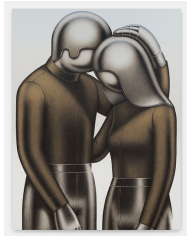

NIGEL HOWLETT
Commune, 2026
oil on linen
93.5 x 71.1 in (237.5 x 180.5 cm)
AZ#3551